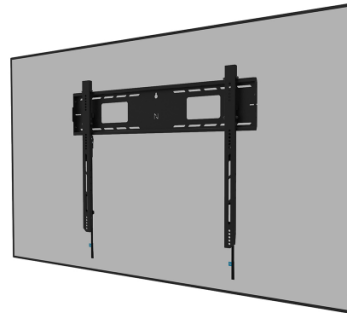

WL30-750BL18

NEOMOUNTS HEAVY DUTY TV WALL MOUNT

SPECIFICATIONS

GENERAL

Min. screen size*	43 inch
Max. screen size*	98 inch
Max. weight	125 kg (per screen)
Screens	1
VESA minimum	100x100 mm
VESA maximum	800x600 mm
Distance to wall	4,2 cm

FUNCTIONALITY

Type	Fixed
Height adjustment	1 cm
Lockable	Lockable - Padlock not included
Height	68,4 cm
Width	88,6 cm
Depth	4,2 cm
Adjustment type	Manual

INFORMATION

Color	Black
Main material	Steel
Warranty	5 year
Certification	TÜV
EAN code	8717371443306

*Please note: The inch sizes stated are just an indication, combined with the weight and VESA sizes. The maximum weight and VESA size are absolute restrictions for the products and should not be exceeded.

Neomounts