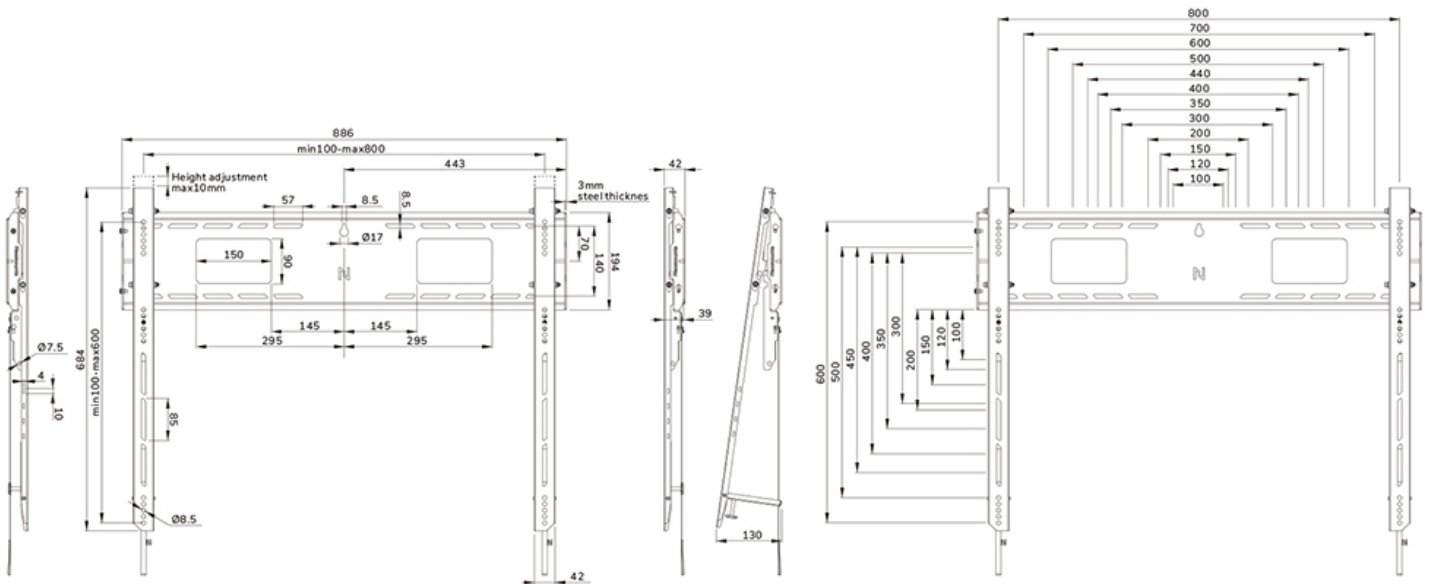

WL30-750BL18

NEOMOUNTS HEAVY DUTY TV WALL MOUNT

Neomounts

Measuring unit: mm